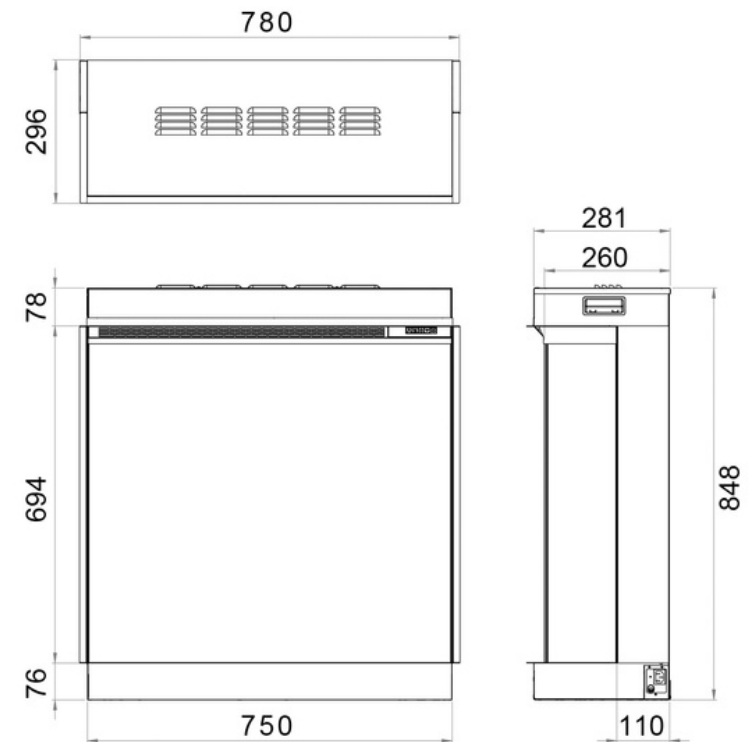

Trimline 75E Solus

The Trimline 75E Solus is a versatile fire, perfectly at home in a contemporary setting or more traditional environments. The large glass viewing panel is perfectly suited for use with our modern furniture elements or with a complementing fireplace mantel, bringing a welcome sense of grand stature. The standard front faced fire can easily be transformed to a corner or panoramic fire

- Mounting as Front / Corner / Panoramic model.
- Maximum heat output: 1.8kW
- Minimum heat output: 0.9kW or cool ventilation.
- Quick start heating and adaptive smart heating options.
- Crackling sounds of burning logs.
- Incl. six pre-programmed light themes.
- Wi-Fi connection for easy operation.
- Optional TriLight ambient lighting kit:
RGB LED light strip, 3 metres, 15 colour modes.