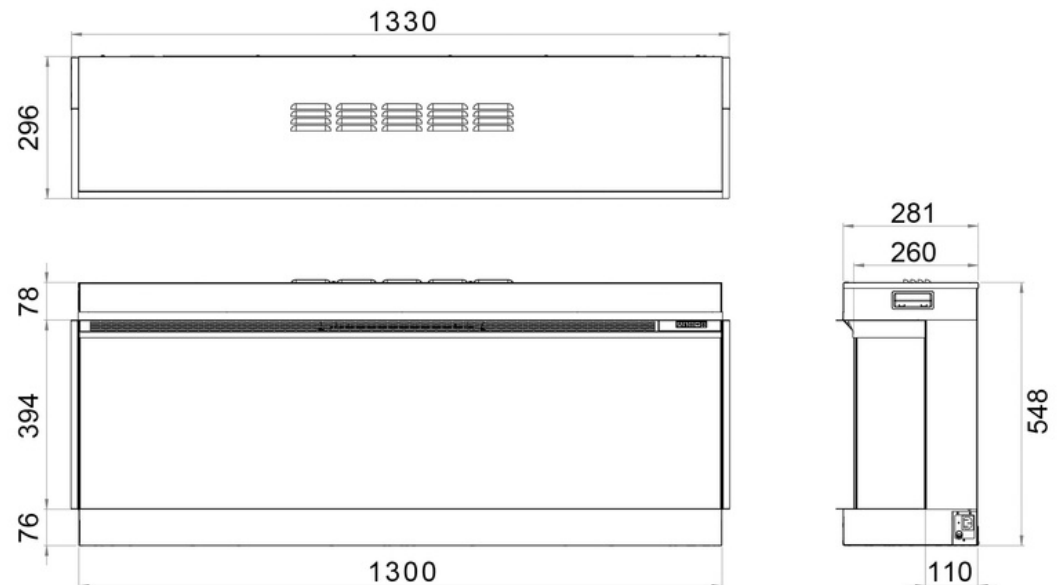

Trimline 130E Solus

At 1.3 metres in length, the Trimline 130E Solus is ideal for a range of interiors with its minimalist design themes. Add a sense of wonder to your home and bring it to life with the touch of a button.

The standard front faced fire can easily be transformed to a corner or panoramic fire.

- Mounting as Front / Corner / Panoramic model.
- Maximum heat output: 1.8kW
- Minimum heat output: 0.9kW or cool ventilation.
- Quick start heating and adaptive smart heating options.
- Crackling sounds of burning logs.
- Incl. six pre-programmed light themes.
- Wi-Fi connection for easy operation.
- Optional TriLight ambient lighting kit:
RGB LED light strip, 3 metres, 15 colour modes.