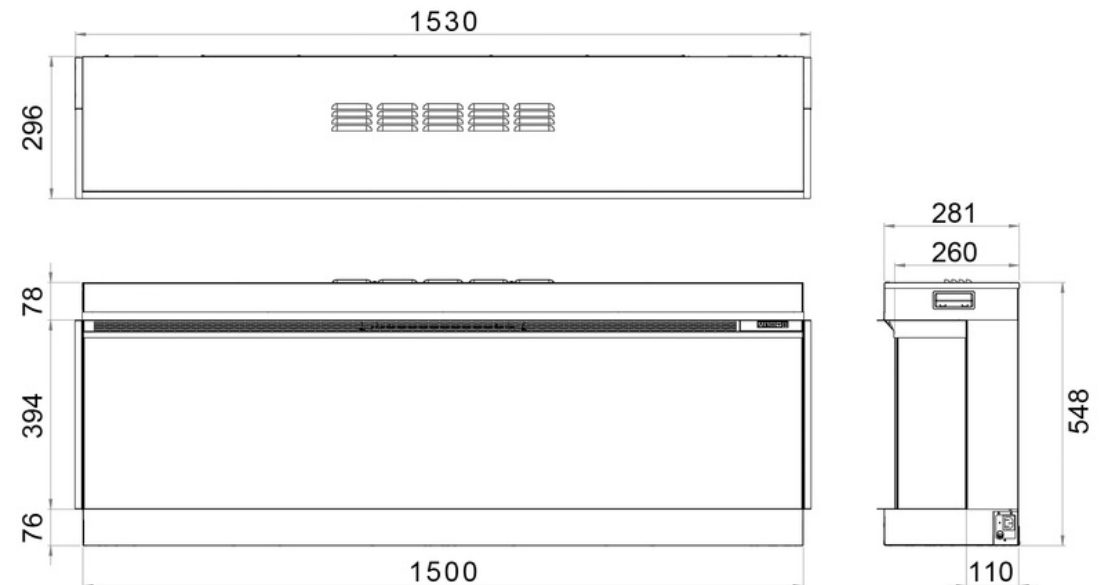

Trimline 150E Solus

Whether you want to update or build a contemporary dream home, the Trimline 150E Solus will transform any room with a sense of luxury. This fire is 1.5 metres in length and can be installed in either front, panoramic or corner aspect allowing you full creative control.

- Mounting as Front / Corner / Panoramic model.
- Maximum heat output: 1.8kW
- Minimum heat output: 0.9kW or cool ventilation.
- Quick start heating and adaptive smart heating options.
- Crackling sounds of burning logs.
- Incl. six pre-programmed light themes.
- Wi-Fi connection for easy operation.
- Optional TriLight ambient lighting kit:
RGB LED light strip, 3 metres, 15 colour modes.