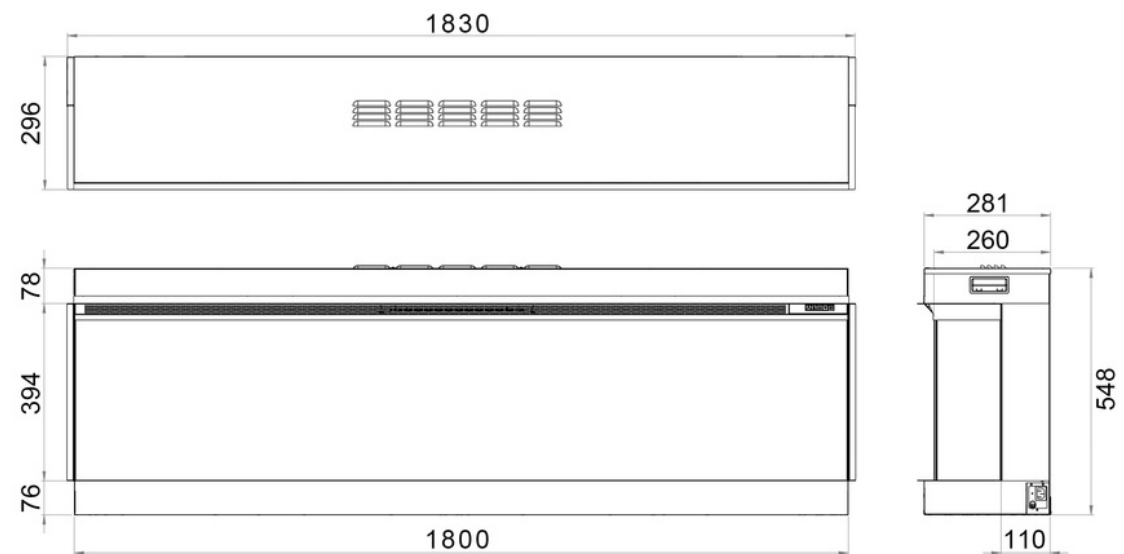

Trimline 180E Solus

When you really want to create an impression, the Trimline 180E Solus really makes an impact. At 1.8 metres in length, this is the largest fire in the Solus range and is sure to create an eye catching centrepiece to any room. The standard front faced fire can easily be transformed to a corner or panoramic fire.

- Mounting as Front / Corner / Panoramic model.
- Maximum heat output: 1.8kW
- Minimum heat output: 0.9kW or cool ventilation.
- Quick start heating and adaptive smart heating options.
- Crackling sounds of burning logs.
- Incl. six pre-programmed light themes.
- Wi-Fi connection for easy operation.
- Optional TriLight ambient lighting kit:
RGB LED light strip, 3 metres, 15 colour modes.