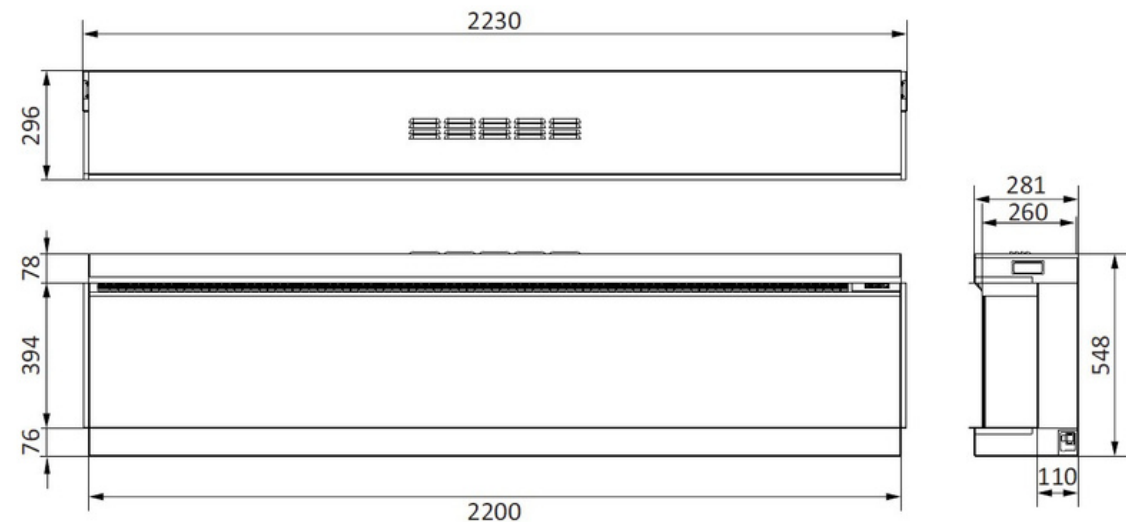

Trimline 220E Solus

Our largest fireplace ever

At 2.2 metres in length, the Trimline 220E Solus is the largest fire in the Solus Collection. This elegantly styled landscaped electric fire will fit seamlessly in a range of interiors. It's particularly suited to modern interior design styles. As impressive as it is, you are still in control of every aspect of the fire, from the speed, colour, and brightness of the captivating flames to the enchanting crackling sounds of burning logs.

- Mounting as Front / Corner / Panoramic model.
- Maximum heat output: 1.8kW
- Minimum heat output: 0.9kW or cool ventilation.
- Quick start heating and adaptive smart heating options.
- Crackling sounds of burning logs.
- Incl. six pre-programmed light themes.
- Wi-Fi connection for easy operation.
- Optional TriLight ambient lighting kit:
RGB LED light strip, 3 metres, 15 colour modes.