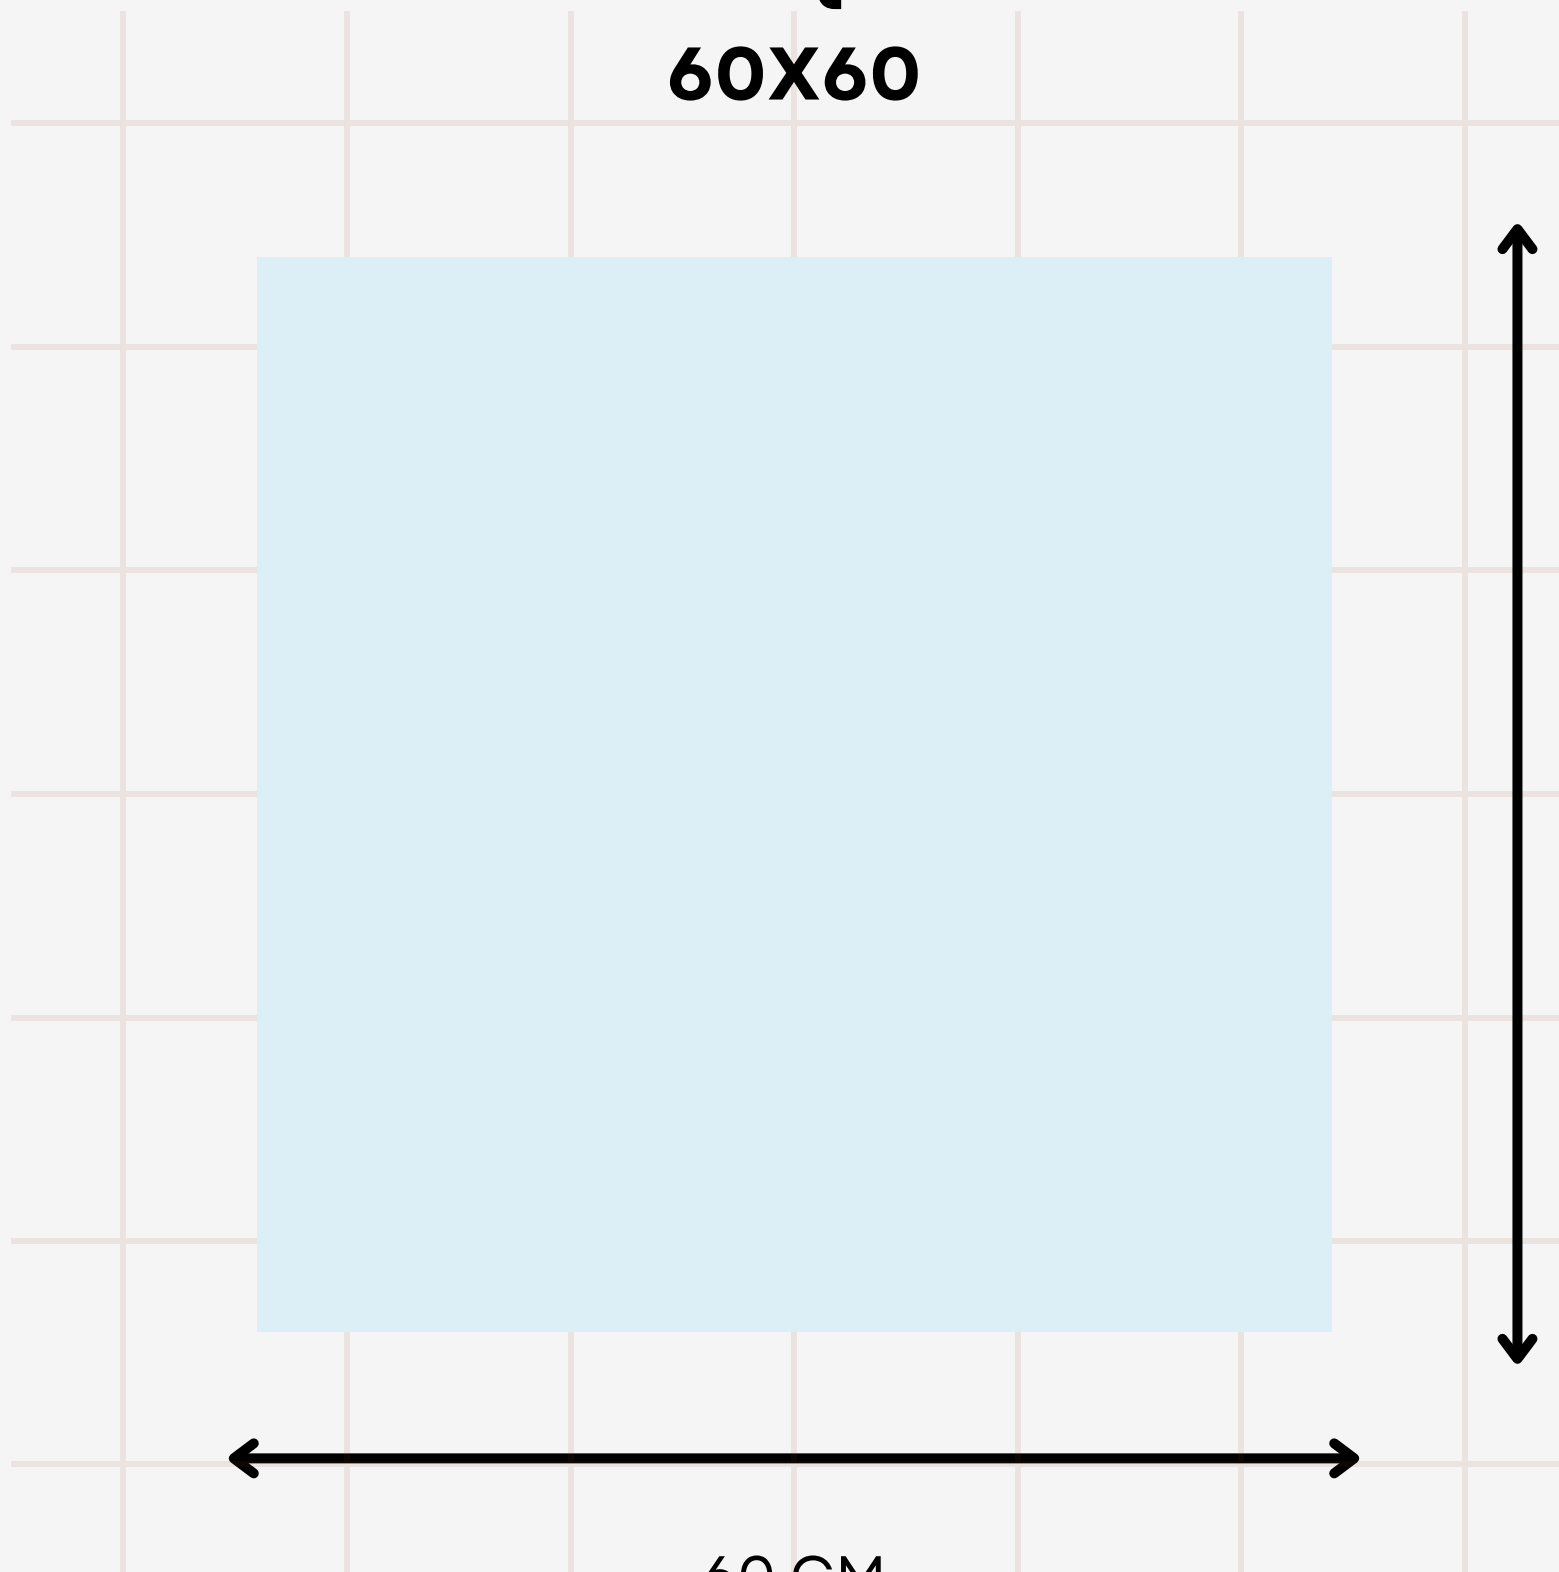

DHK3800005

DHK3800036

DHK3800038

GFP - SQUARE
60X60

60 CM

60 CM

THICKNESS 6 MM